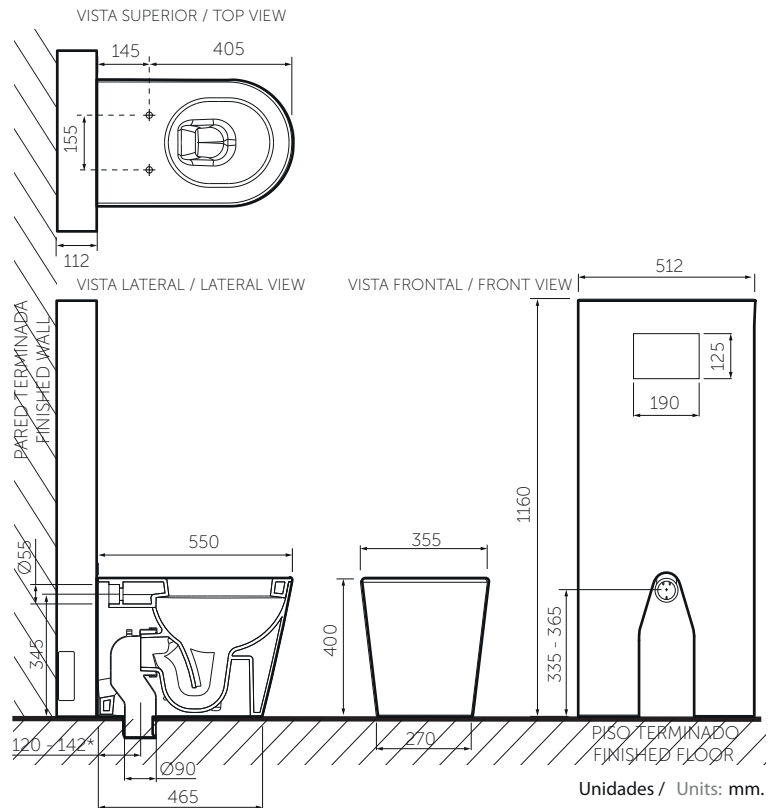

ASIENTO CIERRE SUAVE
SLOW CLOSE SEAT

DUAL FLUSH

CERTIFICACIÓN DE ACCESIBILIDAD
ACCESSIBILITY CERTIFICATION

GARANTÍA PORCELANA DE 20 AÑOS
GARANTÍA COMPONENTES 5 AÑOS
VITREOUS CHINA 20 YEARS WARRANTY
COMPONENTS 5 YEARS WARRANTY

Producto relacionado

Related product

· 83 26-02-1 Lavamanos de sobreponeer Scala / Scala drop-in lavatory

Color
Color

Blanco
White

Servicio técnico post venta / After sale service

www.ambiance.com.mx - servicioalcliente@ambiance.com.mx

Línea de Atención al Cliente / Customer Service 01800 705 1020 - Monterrey 8125 2036

Cuidados y limpieza

Care and cleaning

- Se debe limpiar sobre una superficie regular.
- La utilización de limpiadores abrasivos pueden dañar la superficie y no es recomendable.
- No use limpiadores que contengan CLORO, este químico puede causarle daños a la pieza.
- Limpie las superficies externas con una solución de agua jabonosa y limpie el área del lavamanos con un limpiador no abrasivo.
- Cleaning should be done on regular basis.
- Use of scouring cleaners may damage the surface on the basin and are not recommended.
- Do not clean ceramic area with CHLORINE'S substances will cause damage on the piece.
- Wipe all outside surfaces with a soapy water solution and clean basin area with a non-abrasive type will cause damage and are not recommended.

Plano técnico

Technical Drawing

*Este accesorio permite el movimiento en dirección horizontal.
*This accessory allows free movement in horizontal direction.

NO TA: Requiere cordón de silicón en ambas piezas para el proceso de instalación.
NOTE: Require red caulk line in both pieces to installation process.

Estas dimensiones son nominales y son sujetas a cambio sin previo aviso.
These dimensions are nominal and are subject to change without prior notice.