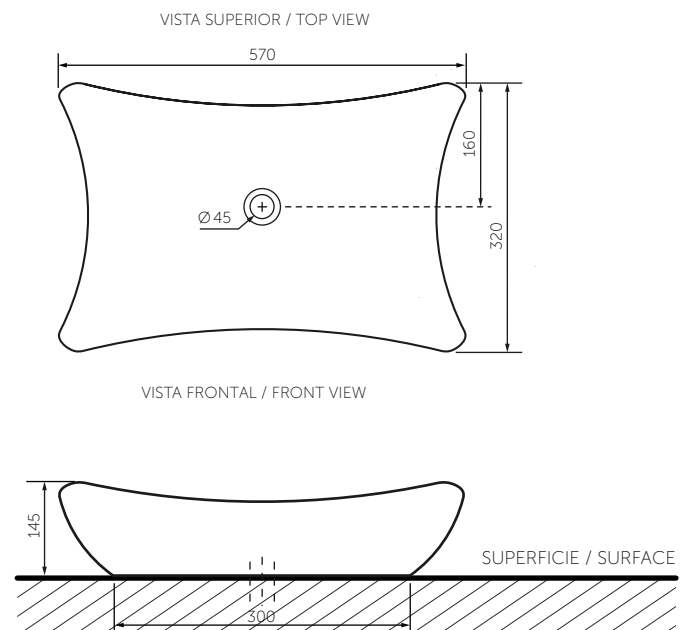

- Allows faucet installation on the counter or on the wall

SERIE

LYON

Lavamanos de sobreponer
Drop-in lavatory

SKU. 8337-02-1

Información técnica

Technical Information

| | |
|---|---|
| Material Material | Porcelana sanitaria Vitreous China |
| Dimensiones (An x L x Al) Dimensions (W x D x H) | 570 x 320 x 145 mm. 17.2 x 11.7 x 4 inch. |
| Dimensiones del pozo (An x Pr) Basin dimensions (W x D) | 419 x 241 mm. 16.5 x 9.5 inch. |
| Profundidad de pozo Basin depth | 102 mm. 4 inch. |
| Ubicación rebose Overflow location | N/A |
| Diámetro desagüe Drain diameter | Ø45 mm. Ø1.8 inch. |
| Peso Neto (aprox.) Net Weight (approx.) | 13 kg. 22.6 lb. |
| Producto empacado (An x L x Al) Packaged product (W x D x H) | 580 x 330 x 150 mm. 22.8 x 13 x 5.9 inch. |
| Peso Bruto (aprox.) Shipping Weight (approx.) | 16 kg. 35.3 lb. |
| Altura de instalación Installation height | 850 mm. 33.4 inch. |
| Tipo de griferías compatibles Compatible faucets kind | A pared / Monocontrol To wall / Single lever |

Plano técnico

Technical Drawing

Unidades / Units: mm.

Estas dimensiones son nominales y son sujetas a cambio sin previo aviso.
These dimensions are nominal and are subject to change without prior notice.